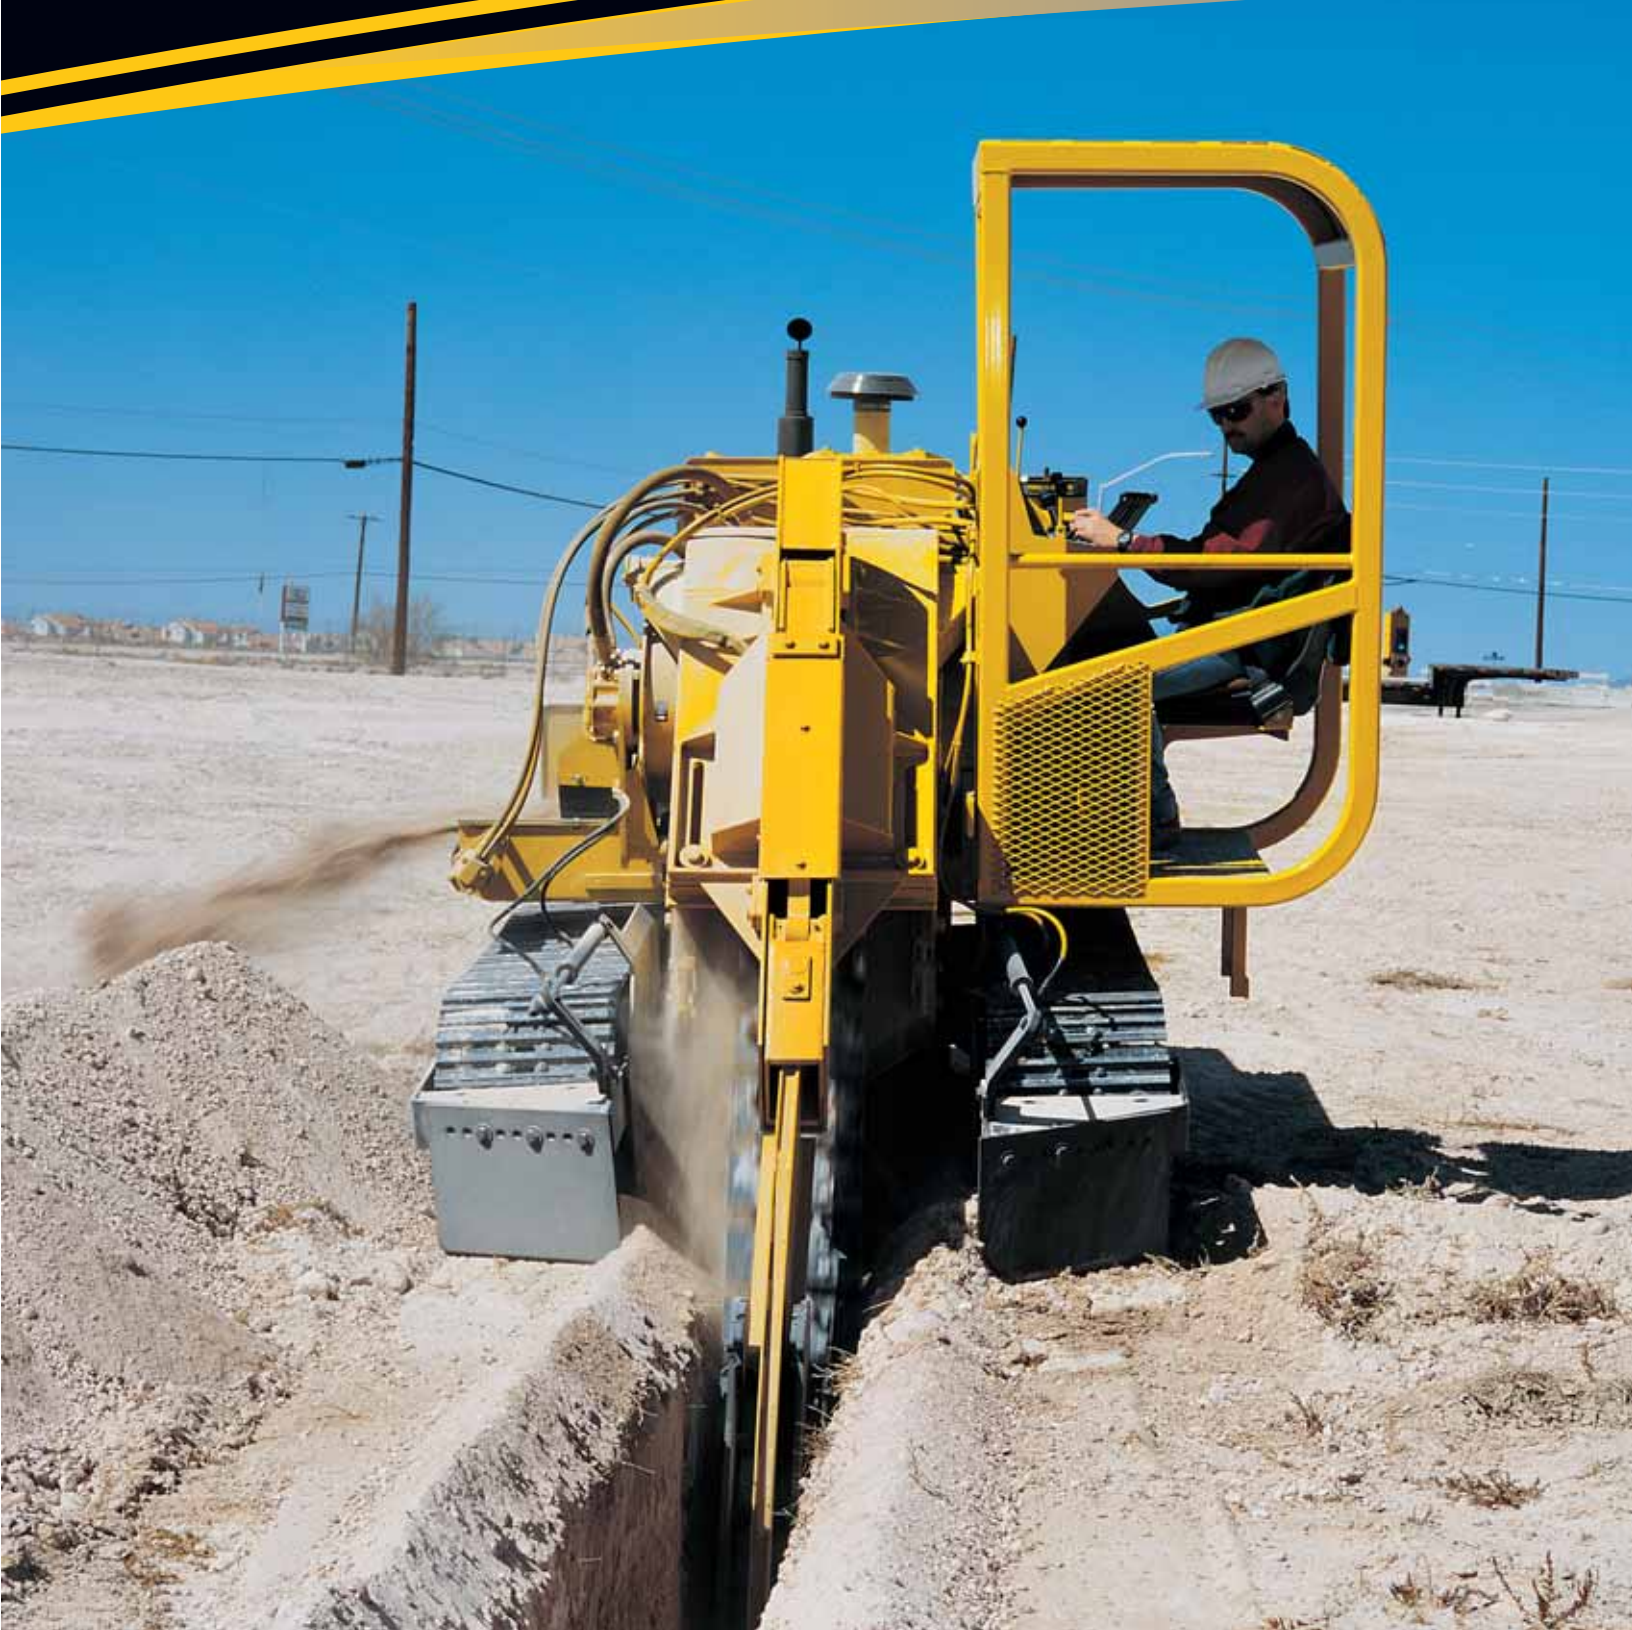

Vermeer®

Hydrostatic Trencher

T455